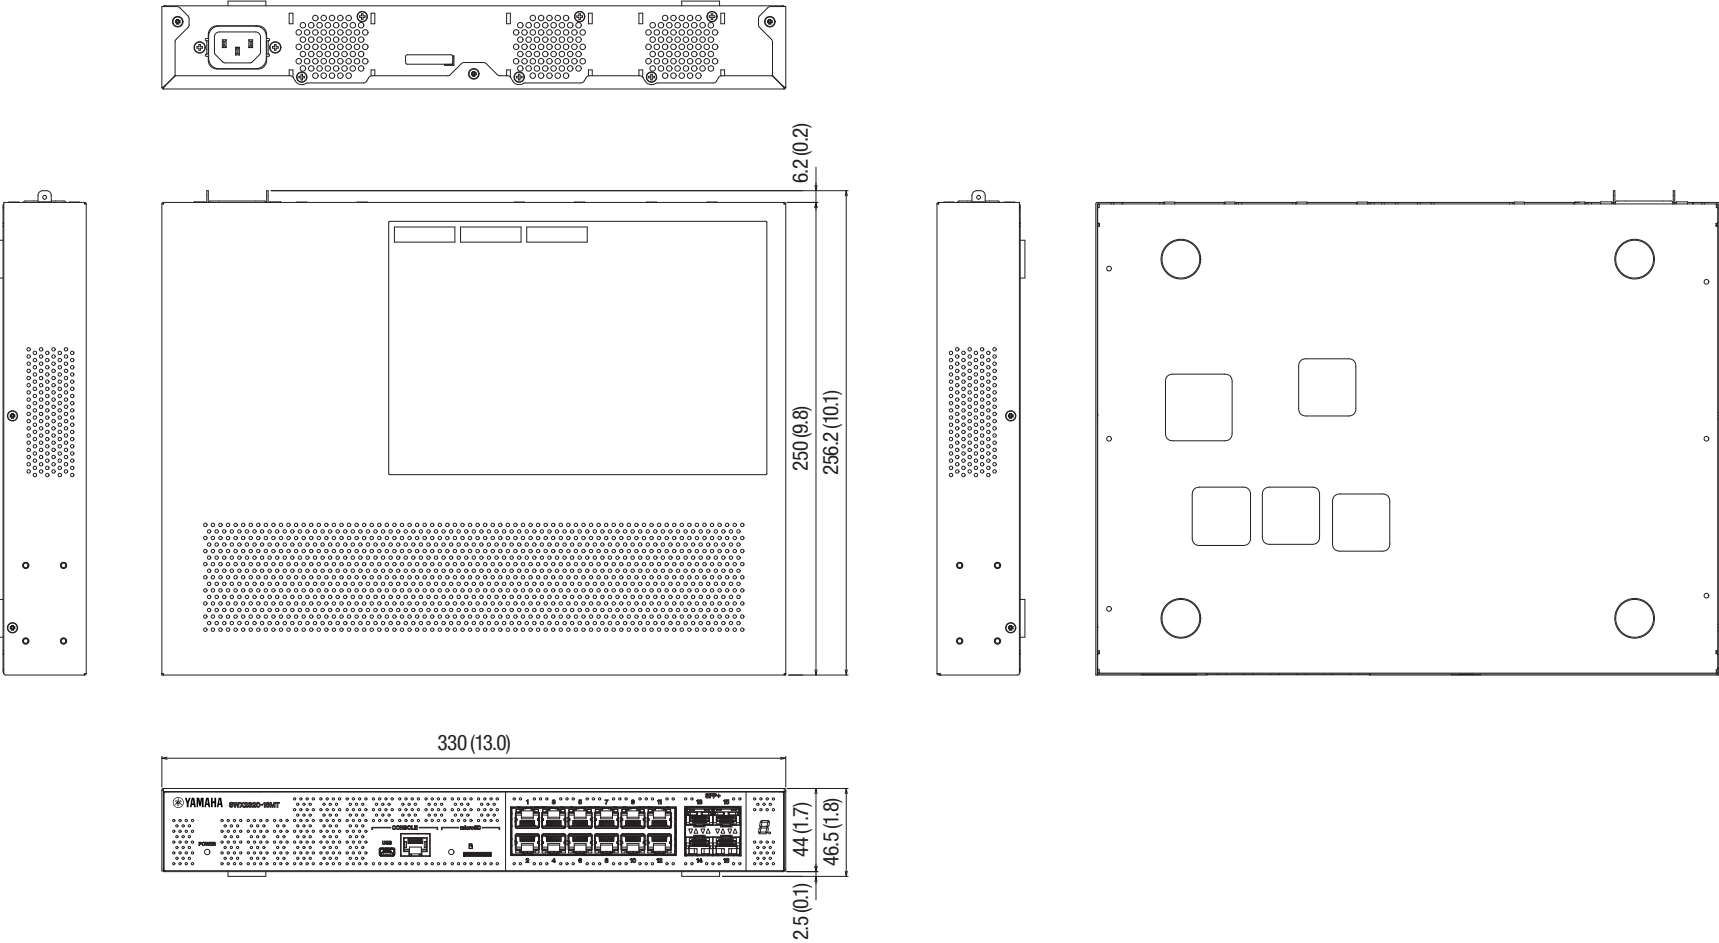

Dimensions / 寸法図

SWX2320-16MT

Unit: mm (inch)