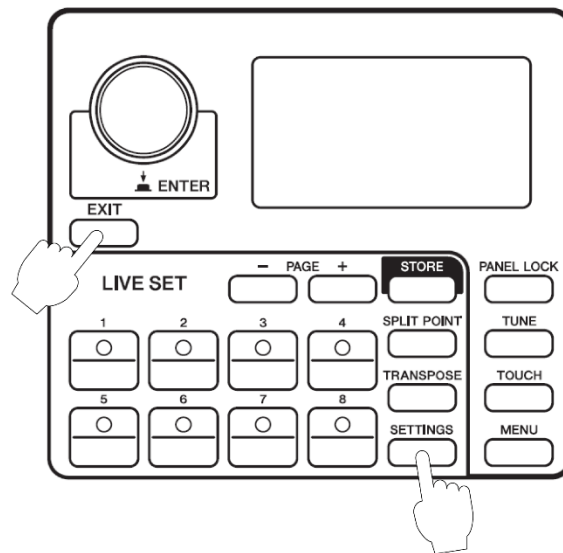

Selecting menus with the LIVE SET [1]-[6] button

LIVE SET [1]-[6] (when operating MENU or SETTINGS)

You can now select menus with the LIVE SET [1]-[6] buttons. The LIVE SET [1]-[6] buttons correspond to the menus displayed in order from top to bottom. When this function is working, the LIVE SET [1]-[6] buttons light.

Example:

When in the General menu, you can select USB Audio Volume pressing LIVE SET [5] button.

NOTE

When there are seven or more menus available, this function cannot be used and the LIVE SET [1]-[6] buttons do not light.

Initializing the current Live Set Sound with the [EXIT] + [SETTINGS] buttons

[EXIT] + [SETTINGS]

You can now initialize the current Live Set Sound by pressing both the [EXIT] and [SETTINGS] buttons. Only the current data is initialized. The data stored previously is not initialized.