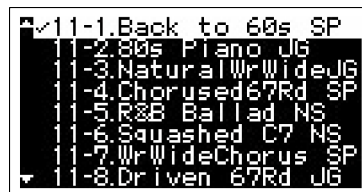

When you select “Load Live Set Sound,” the following screen is shown, and then you can choose the desired Live Set Sound to load to your CP.

The file will be loaded to (and overwrites) the currently selected Live Set Sound.

When you select “Load All,” all Live Set Sound data contained in the file will be loaded.