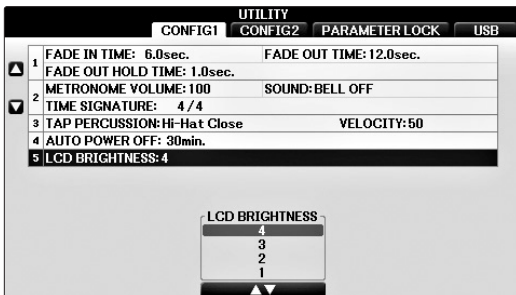

Bedienungsanleitung CVP-701 – Errata

Seite 21

Einstellen der Display-Helligkeit

False

Die dunkelste Einstellung ist „1“, die hellste Einstellung ist „4“.