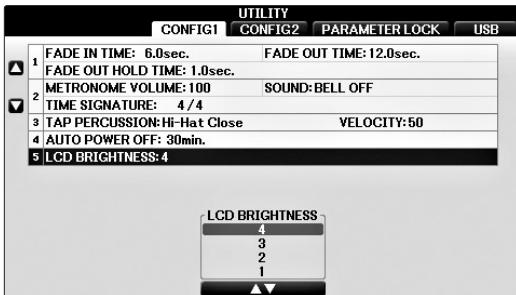

### Adjusting the Brightness of the Display

#### Incorrect

The display is darkest at a setting of "1" and brightest at "4."