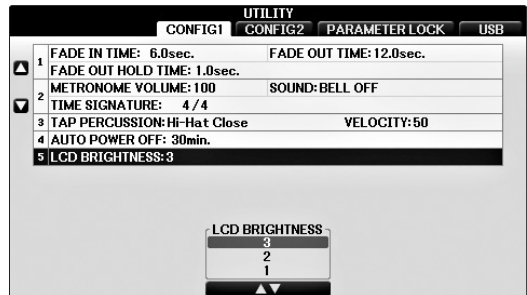

Correct

The display is darkest at a setting of "1" and brightest at "3."