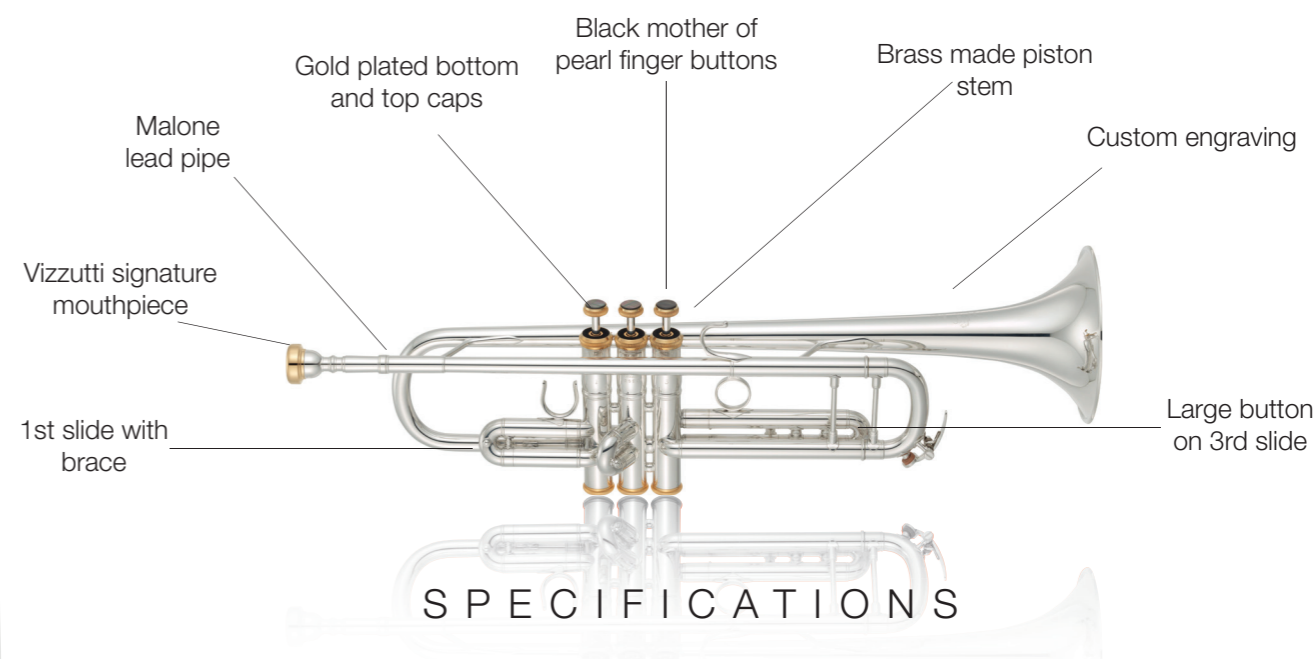

Cover unit

SPECIFICATIONS

Model	YEP-642 TS	YEP-642 T	YEP-842 TS
Key	Bb		
Bell Material and Style	Yellow brass		
Bell Diameter and Type	300mm (11 4/5")		
Bore Size	15-16.8mm (0.591-0.661")		
Finish	Silver-plated	Clear lacquer	Silver plated with gold trim
Mouthpiece	SL-51L		EP-53 DL
Case	Included		
Suggested Retail Price excluding VAT	6,307€	6,125 €	7,610 €

Available now

The limited edition Allen Vizzutti signature model.

“There is no musical setting in which it does not work beautifully.” Allen Vizzutti

Specifications

“Rich harmonic texture and clarity of tone define my Yamaha Bb trumpet. The sound is consistent from top to bottom inspiring confidence and enhancing accuracy even soaring well above high C. Technical execution is made easier and more accurate because of its quick response and even intonation. My Yamaha is the best Bb trumpet I have ever played.”

Model	YTR-9335 VS
Key	Bb
Bell Material and Style	One piece yellow brass
Bell Diameter and Type	123mm, YL-3
Bore Size	ML
Finish	Silver plated
Mouthpiece	TR-VIZZUTTI-GP
Case	TRC-800EC double case
Availability	January 2018
Price	3874.00 € excl. VAT

New Eb lever for a smoother key action.

SPECIFICATIONS

Model	YCL-CSVR ASP	YCL-CSVRA ASP	YCL-CSVRL ASP	YCL-CSVRAL ASP
Key	Bb	A	Bb	A
Barrell	Traditional, 65mm and 66mm supplied			
Bell	Traditional			
Key finish	Silver plated			
Thumb rest	Adjustable with neck strap ring			
Low note correction key	No		Yes	
Case	Single	Double	Single	Double
Suggested Retail Price excluding VAT	3755 €	4131 €	4140 €	4498 €